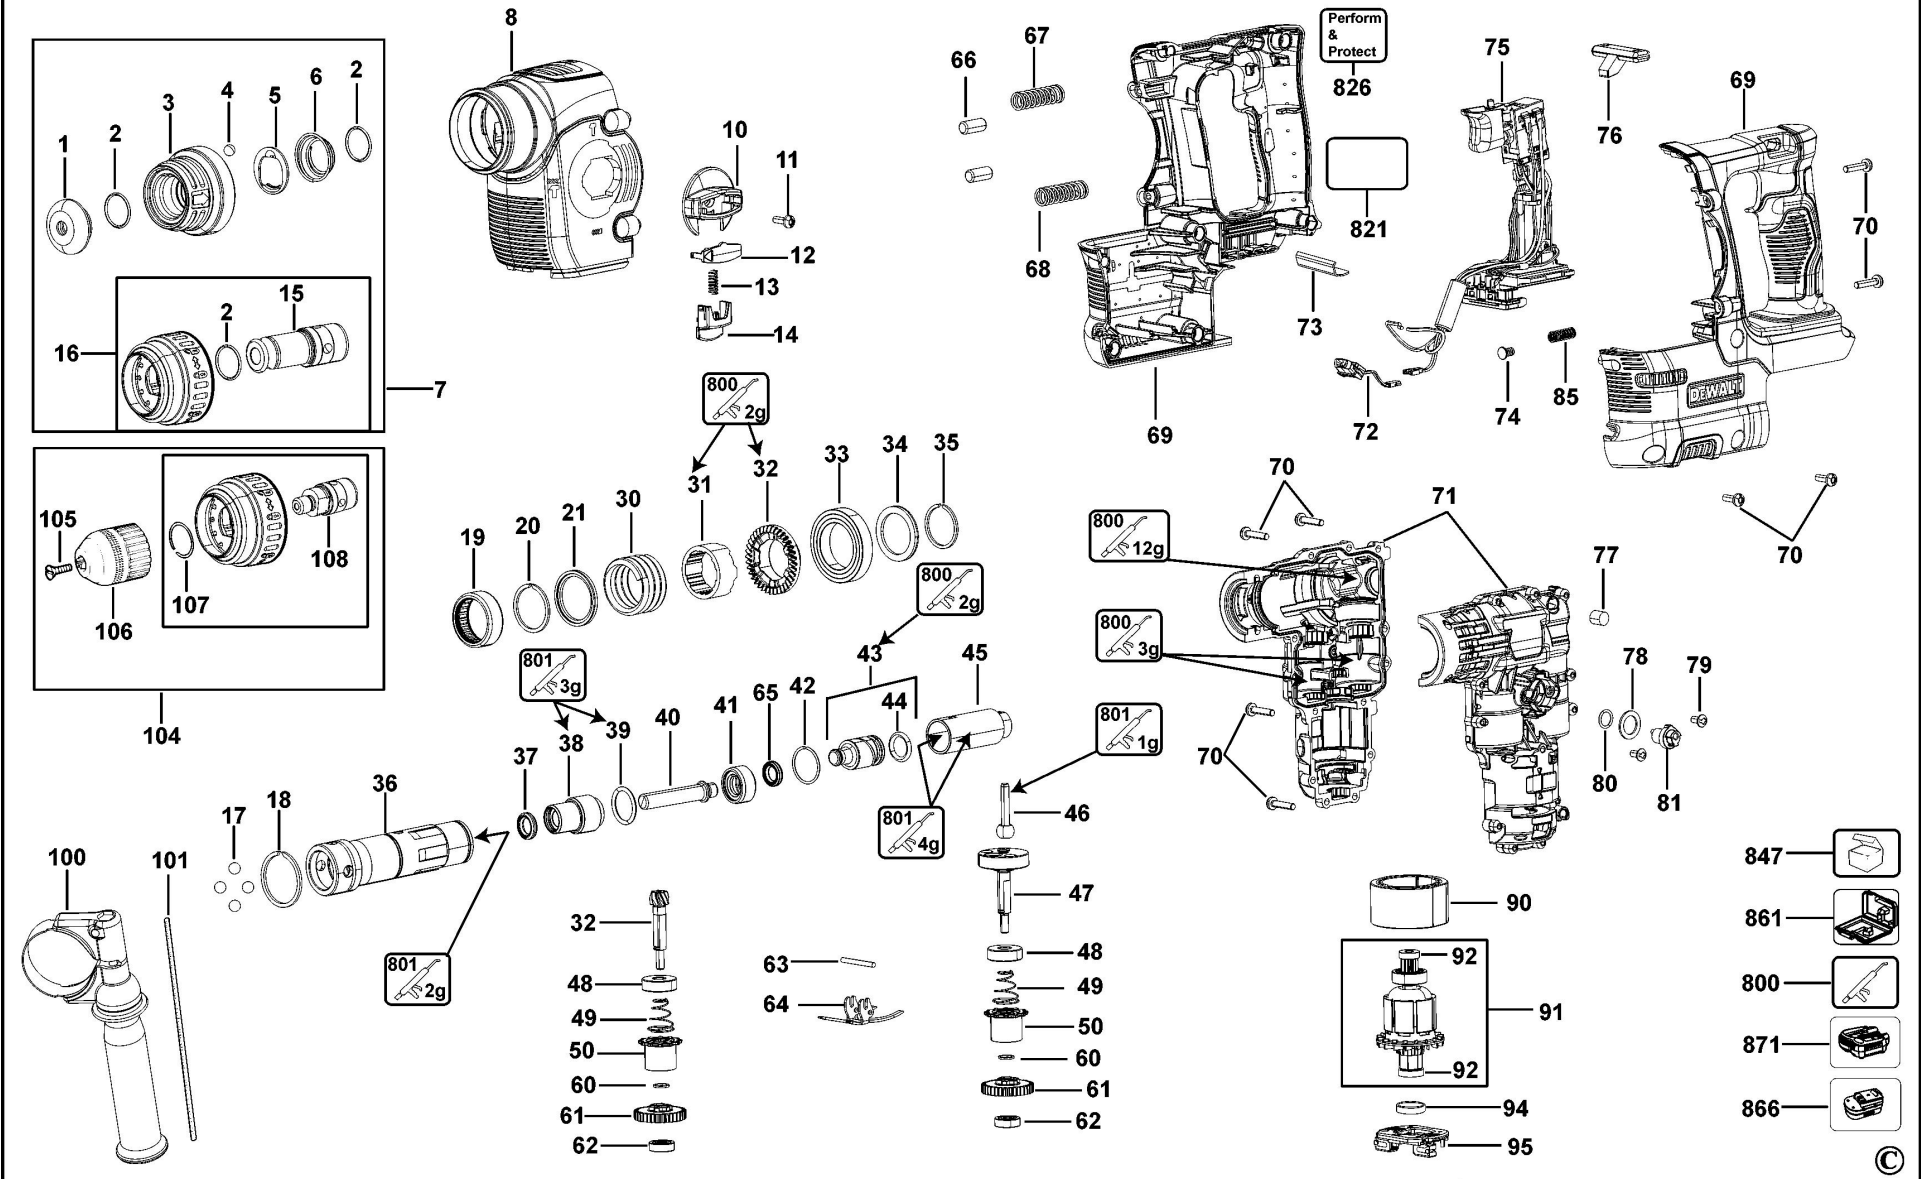

DCH254 ROTARY HAMMER 1

Parts List DCH254 ROTARY HAMMER 1

Item	Part Number	Qty	Part Description	General Description	Other Info	Repair Inst	Markets
1	323489-00	1	CAP			No	QW
2	579212-00	3	RING			No	QW
3	N774198	1	TUBE SA			No	QW
3	N774198	1	TUBE SA			No	QW
4	583890-00	1	BALL			No	QW
5	578387-00	1	WASHER			No	QW
6	871690	1	SPRING			No	QW
7	N591846	1	CHUCK SA			No	QW
8	N137915	1	COVER GEARCASE			No	QW
10	N190510	1	SELECTOR			No	QW
11	324006-16	1	SCREW			No	QW
12	N034134	1	COVER			No	QW
13	N074923	1	SPRING			No	QW
14	N190511	1	BUTTON RELEASE			No	QW
15	N403112	1	SPINDLE			No	QW
16	N591847	1	CHUCK & SPINDLE SA	DT7017-QZ		No	QW
17	583890-00	4	BALL			No	QW
18	577795-00	1	RING			No	QW
19	N149956	1	BEARING NEEDLE			No	QW
20	488105-00	1	CLIP			No	QW
21	N043423	1	WASHER			No	QW
30	N060009	1	SPRING			No	QW
31	N072203	1	RING			No	QW
32	N290001	1	GEAR & PINION SA			No	QW
33	479478-00	1	BEARING,BALL			No	QW
34	N043424	1	WASHER			No	QW
35	488390-00	1	CLIP			No	QW
36	N288225	1	SPINDLE			No	QW
37	577139-00	1	SEAL			No	QW
38	493676-00	1	BEARING BUSH			No	QW
39	590299-00	1	O RING			No	QW
40	493675-00	1	BEAT PIECE			No	QW